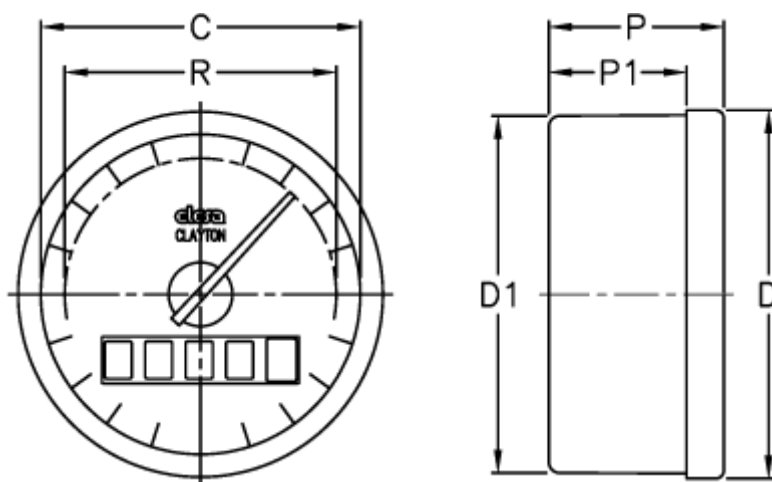

# Data Sheet

Article number: 2307072581

Description: E+G Gravity indicator  
GW12-0002.0-D

## Measures

|                    |        |
|--------------------|--------|
| C                  | = 60   |
| D                  | = 68.5 |
| D1                 | = 67   |
| Indicator accuracy | = 0,05 |
| P                  | = 33   |
| P1                 | = 26   |
| R                  | = 51   |